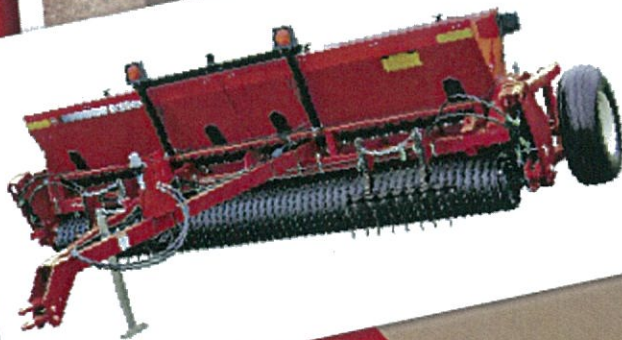

# TURFMAKER & LANDSCAPE SEEDERS

- Double Roller "Sure Stand" Concept
- 5' & 6' Models Use Gated Slide Opening for Seed Delivery
- 8', 10' & 12' Models Use "Micro-Meter" Seed Delivery
- Turfmaker II & III Models Utilize High Capacity "Micro-Meter" Delivery
- Available in Pull-Type and Three-Point Hitch Models